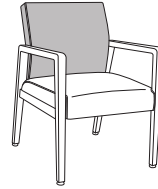

# valdina short back - fixed

Valdina Collection

VLDFIXGXX

Upholstery Style

**1**  
Full Upholstery

Width Style

**1**  
24"W  
(20" Seat Width)

**2**  
28"W  
(24" Seat Width)

Arm Style  
(Optional)

**UP**  
Upholstered Arm Panels