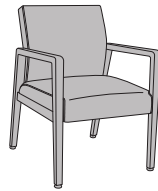

# valdina short back - fixed

Valdina Collection

VLDFIXGXX

Upholstery Style

**1**  
Full Upholstery

Width Style

**1**  
24"W  
(20" Seat Width)

**2**  
28"W  
(24" Seat Width)

Arm Style  
(Optional)

**UP**  
Upholstered Arm Panels