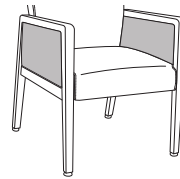

# valdina short back - fixed

Valdina Collection

VLDFIXGXX

Upholstery Style

**1**  
Full Upholstery

Width Style

**1**  
24"W  
(20" Seat Width)

**2**  
28"W  
(24" Seat Width)

Arm Style  
(Optional)

**UP**  
Upholstered Arm Panels