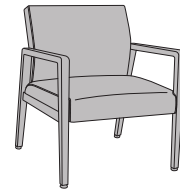

# valdina short back - fixed

Valdina Collection

VLDFIXGXX

Upholstery Style

**1**  
Full Upholstery

Width Style

**1**  
24"W  
(20" Seat Width)

**2**  
28"W  
(24" Seat Width)

Arm Style  
(Optional)

**UP**  
Upholstered Arm Panels